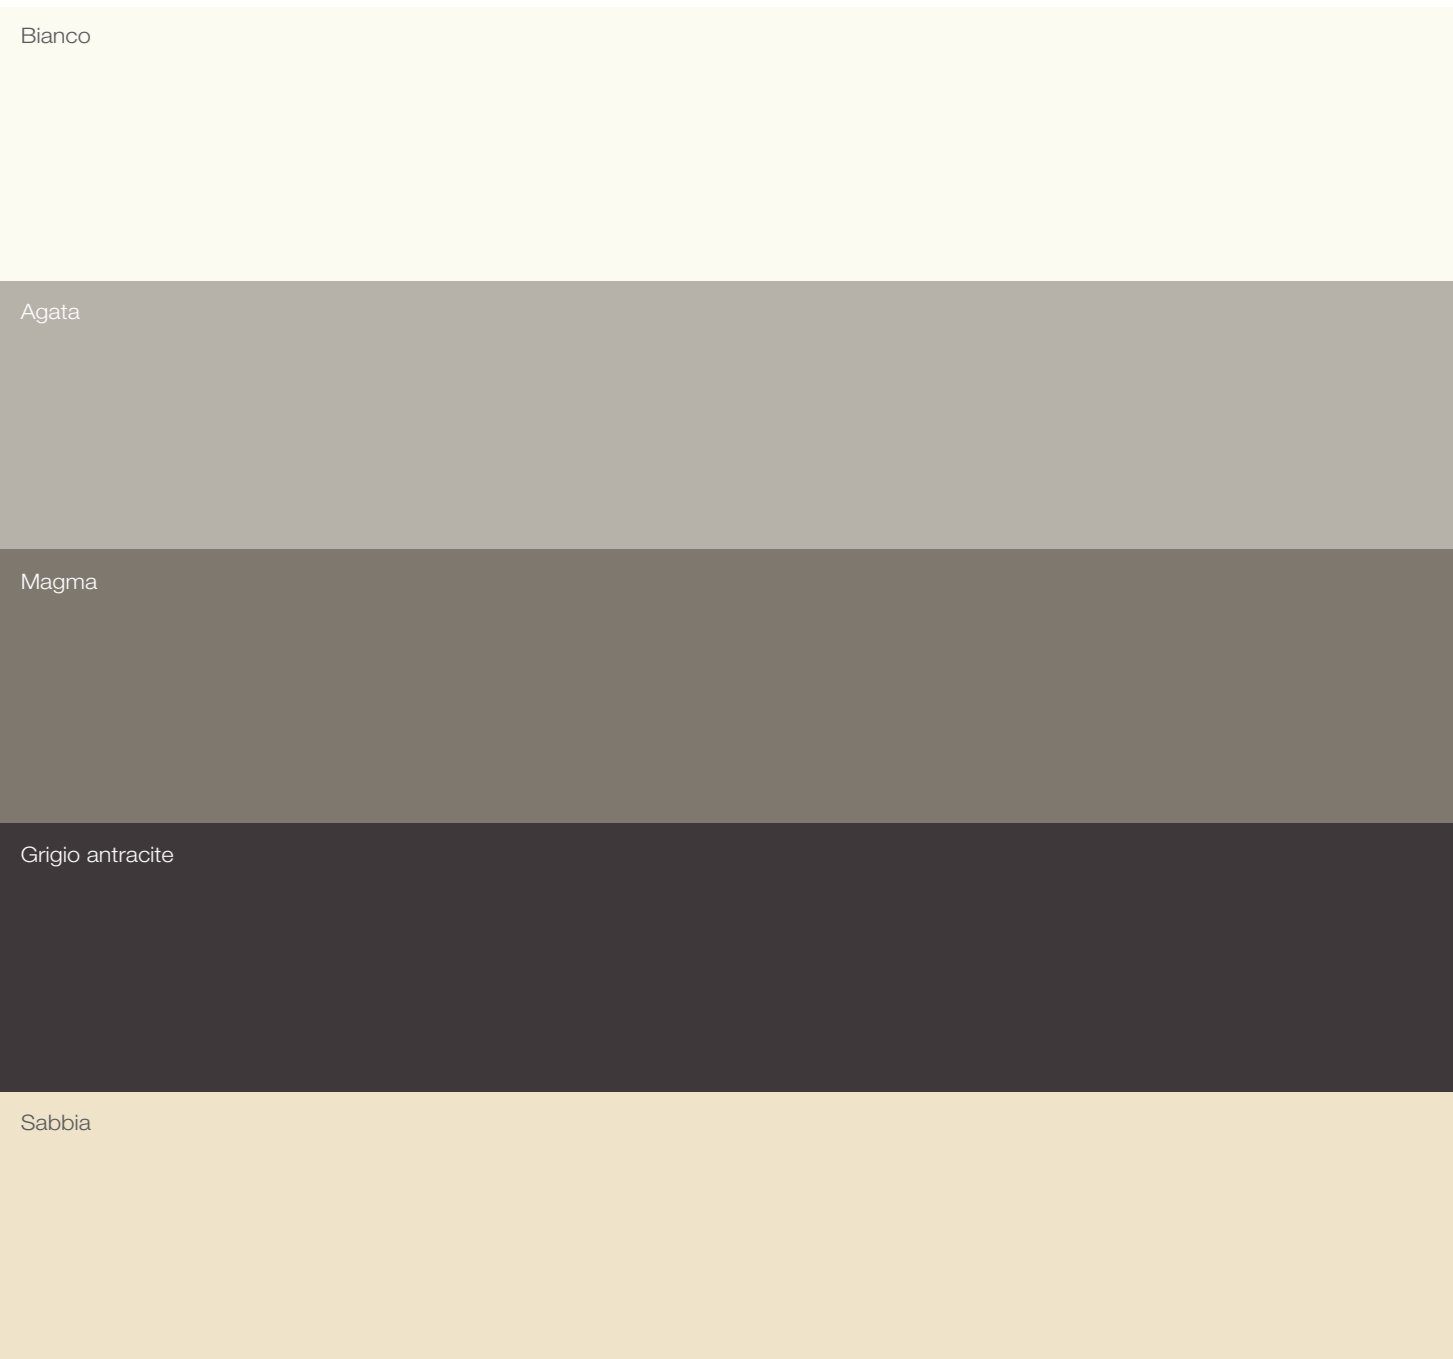

COLORI LUCIDI